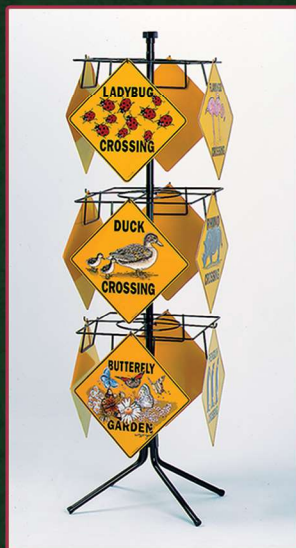

Prices are wholesale and subject to change without notice. Minimum order $100, 4 pieces per design. Terms: COD or Prepaid. Net 30 with approved credit. Claims must be made to delivering carrier. Inspect boxes immediately upon receipt. Any errors must be reported within 10 days. A 10% restocking fee, plus freight will be assessed against all returned goods or refused orders. A charge of $35 will be added for each returned check. A finance charge of 1.5% per month will be added to past due invoices. If collection procedures are necessary all collection charges will be payable by customer. All designs Copyright 2025 Atlas Screen Printing. Images may not be reproduced without permission.

To Order Call 800-456-5222 or Order Online at www.wildcotton.com

atlas@wildcotton.com